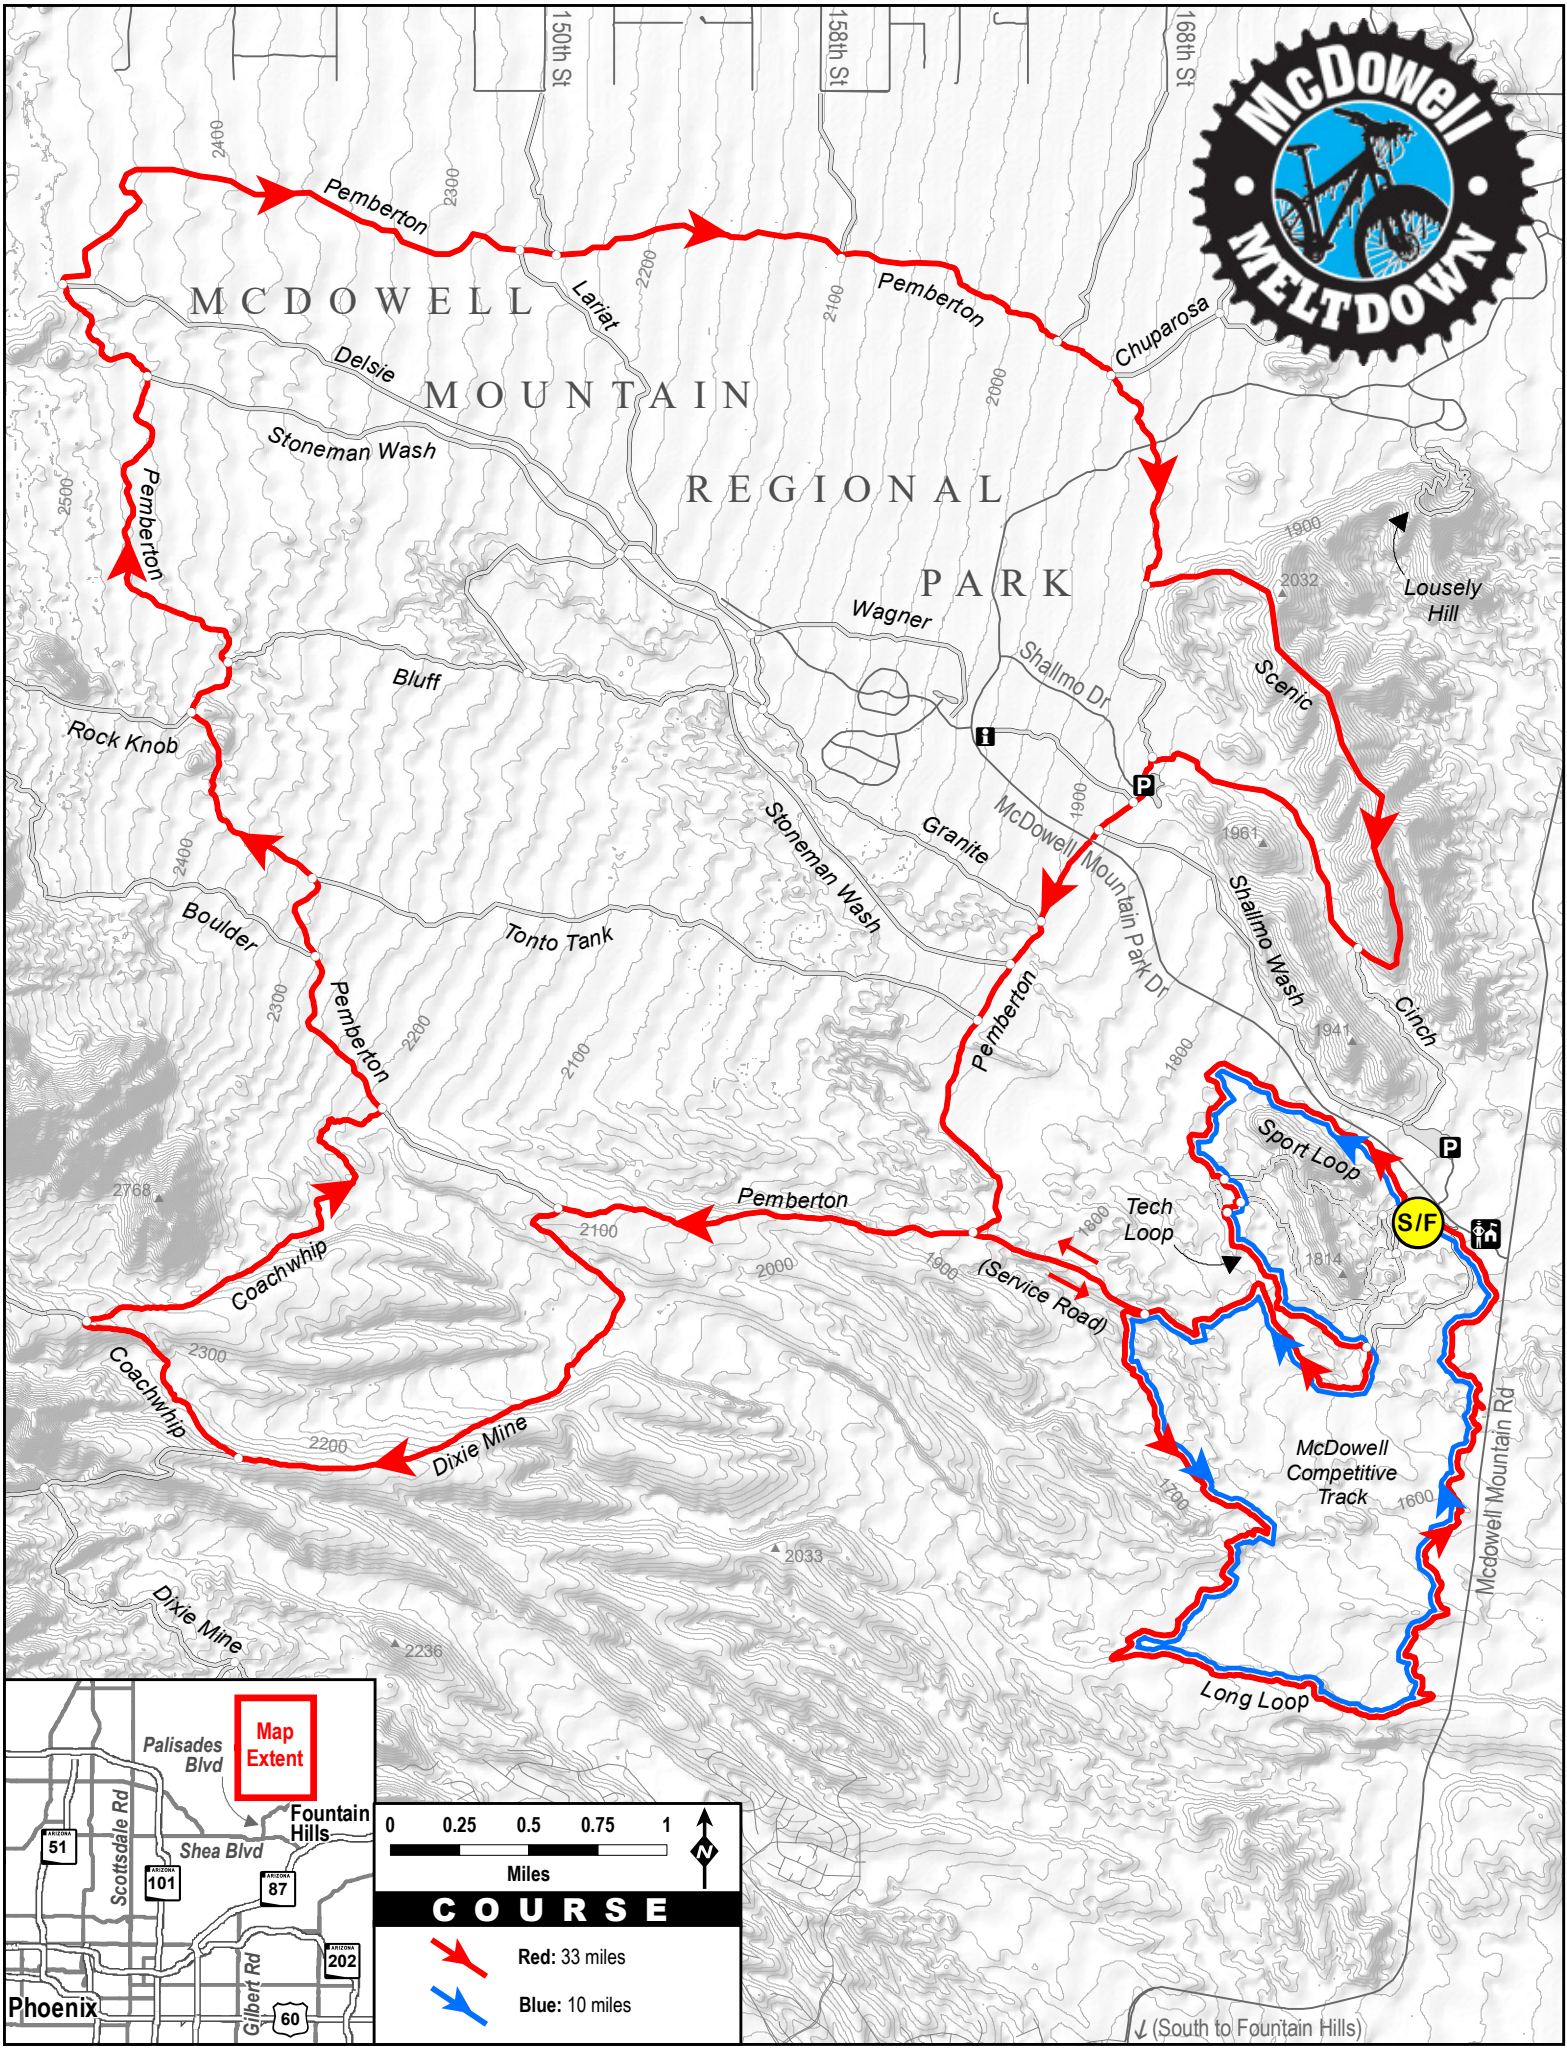

MCDOWELL MOUNTAIN REGIONAL PARK

| COURSE | |
|--------|----------------|
| | Red: 33 miles |
| | Blue: 10 miles |

(South to Fountain Hills)