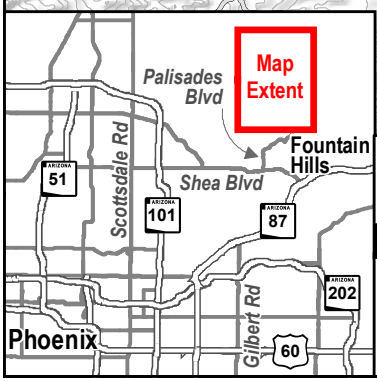

MCDOWELL MOUNTAIN REGIONAL PARK

| COURSE | |
|--------|----------------|
| | Red: 33 miles |
| | Blue: 10 miles |

(South to Fountain Hills)