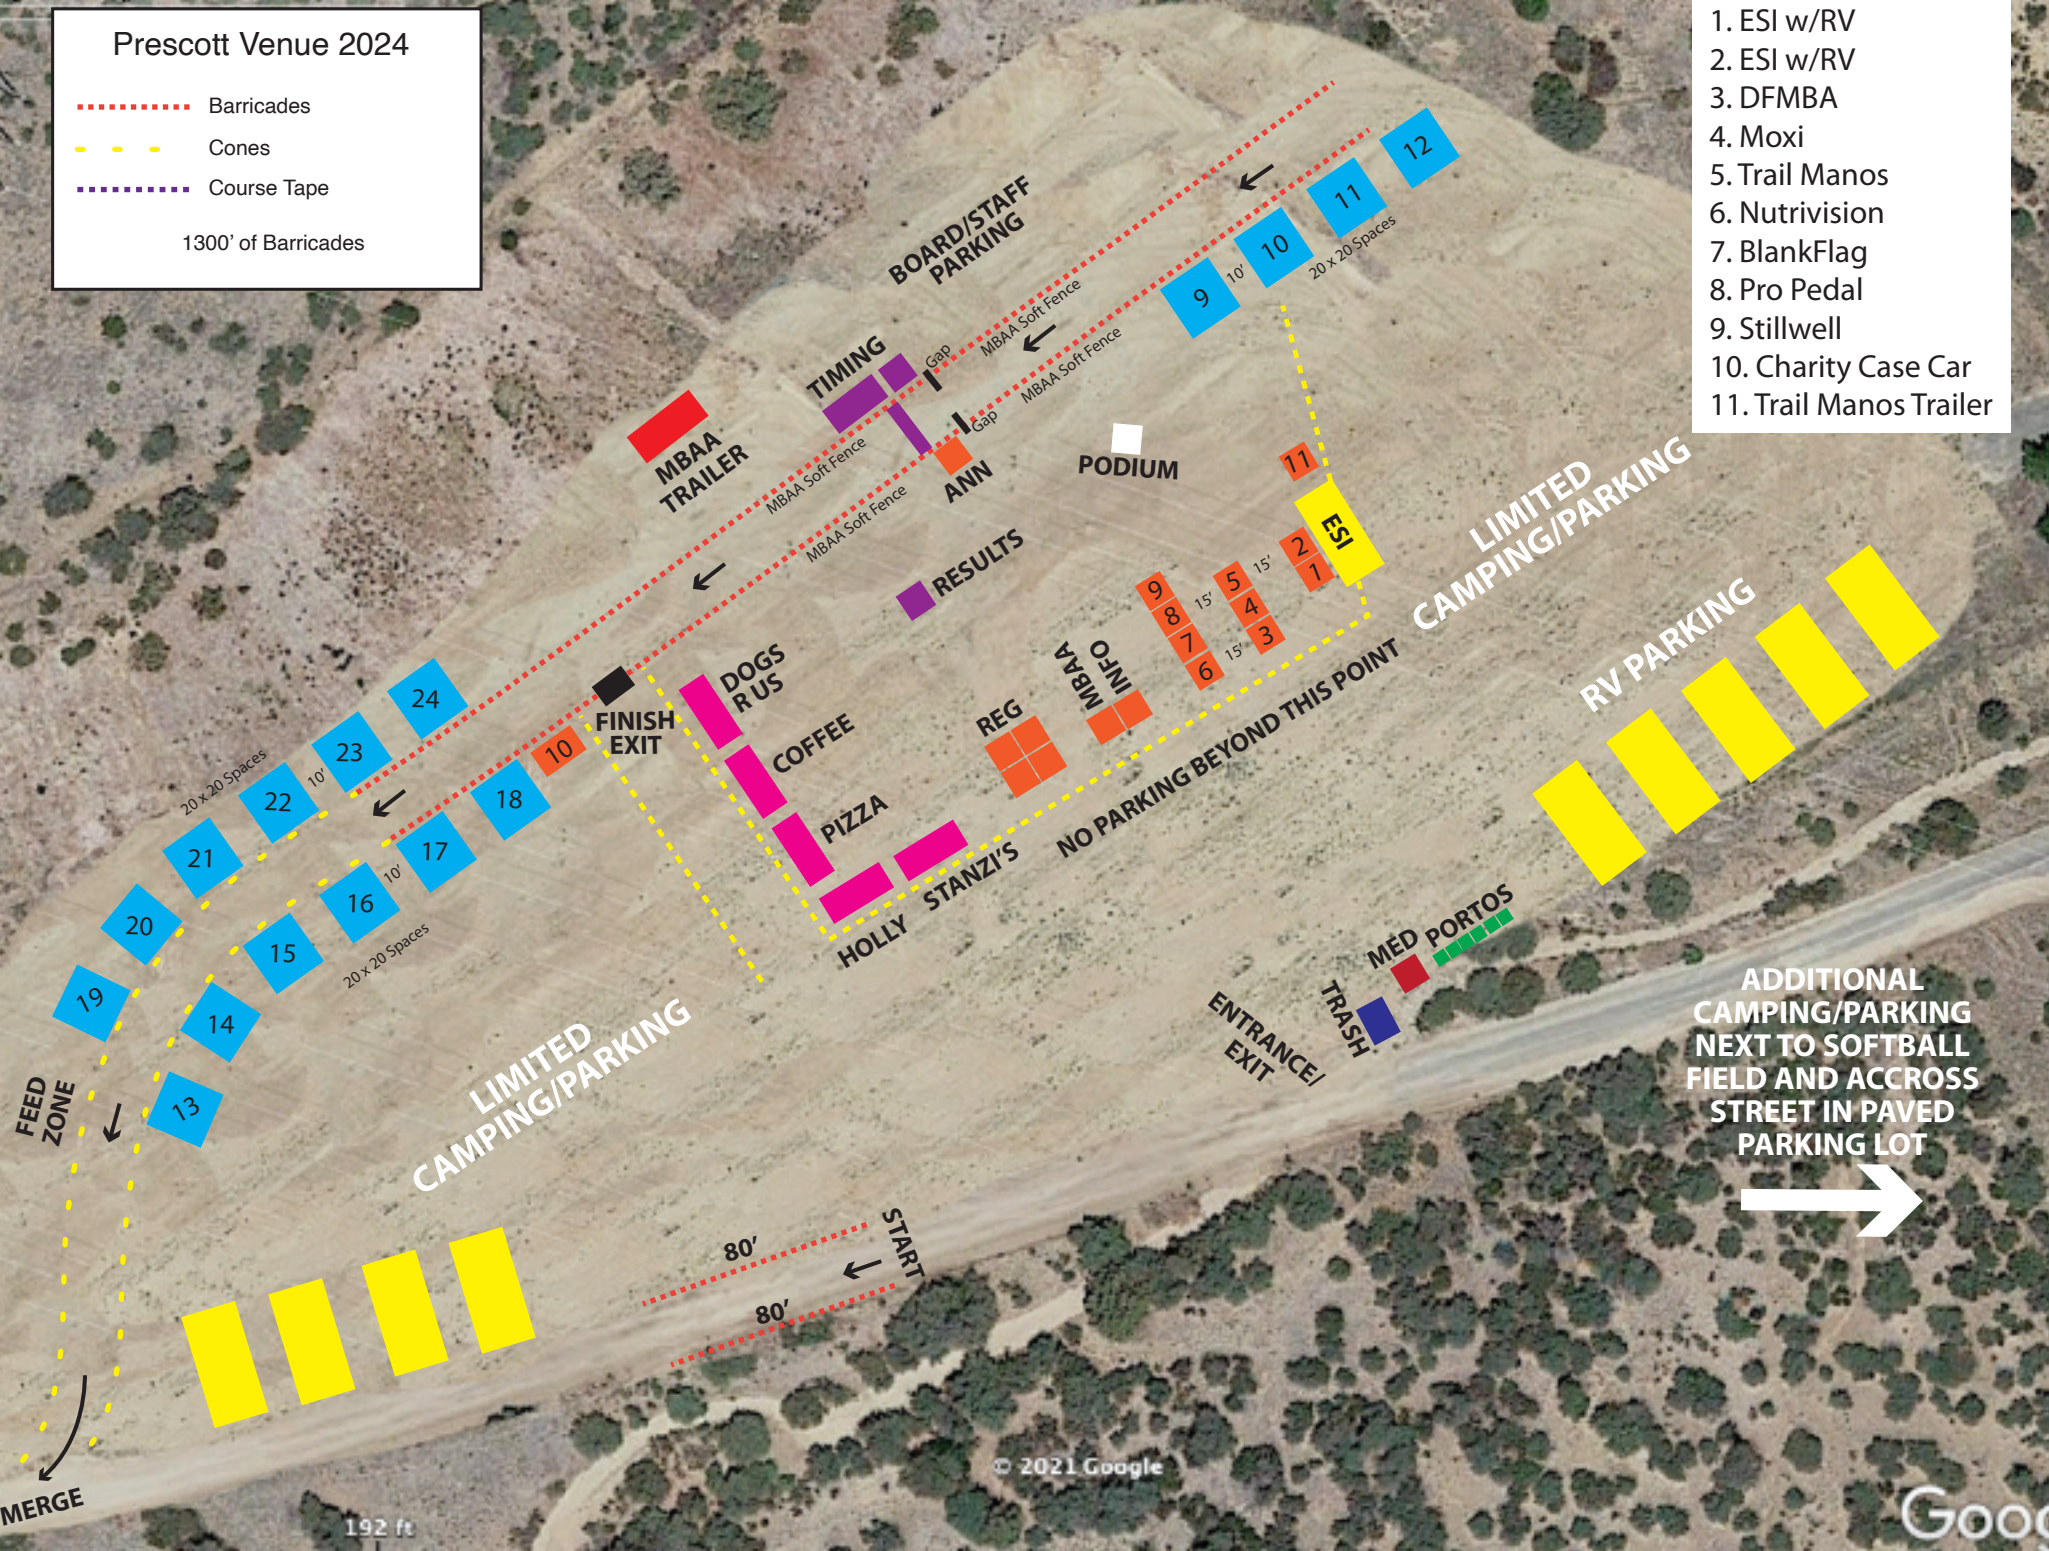

Prescott Venue 2024

- ⋯ Barricades
- ⋯ Cones
- ⋯ Course Tape

1300' of Barricades

1. ESI w/RV
2. ESI w/RV
3. DFMBA
4. Moxi
5. Trail Manos
6. Nutrivision
7. BlankFlag
8. Pro Pedal
9. Stillwell
10. Charity Case Car
11. Trail Manos Trailer

LIMITED CAMPING/PARKING

RV PARKING

NO PARKING BEYOND THIS POINT

ADDITIONAL CAMPING/PARKING NEXT TO SOFTBALL FIELD AND ACCROSS STREET IN PAVED PARKING LOT

MERGE

192 ft